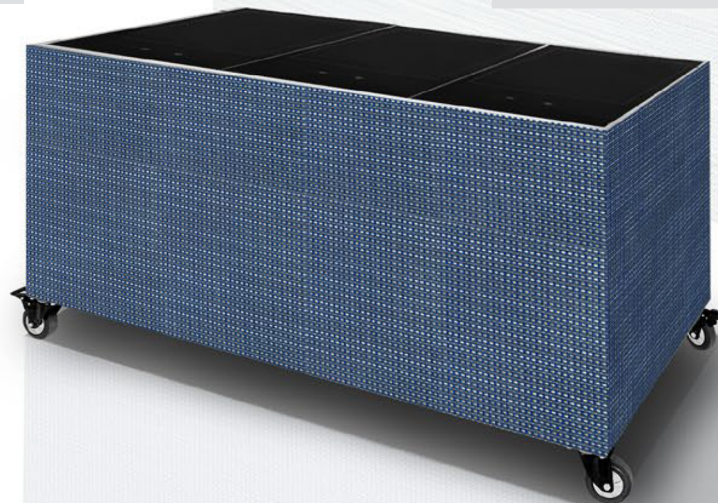

TWEED INDIGO

F30TWEEDINDIGO