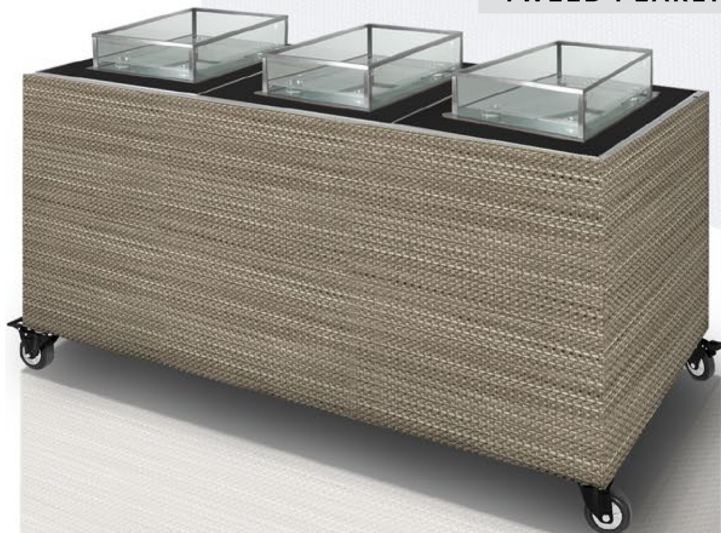

TWEED PEARLY

F30TWEEDPEARLY

Visit www.EasternTableTop.com for full product details.