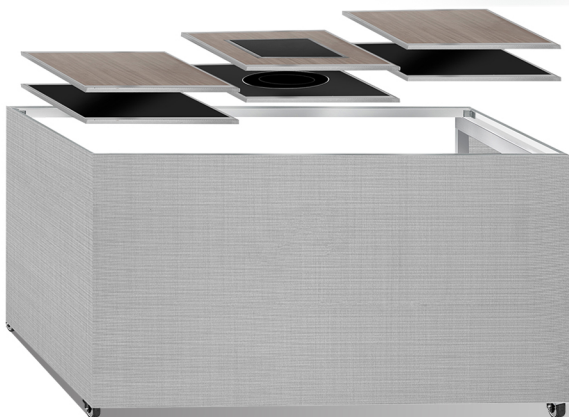

# THE ZOZZ TABLE PANELS DECOR COLLECTION THE STRETCH BUFFET FROM 1 TILE, UP TO 3 TILES

**WEAVES & COLORS  
UPDATE THE TIMELESS  
DESIGN OF THE ZOZZ**

*To choose from  
5 colors and 2  
patterns visit  
[www.EasternTabletop.com](http://www.EasternTabletop.com)*

*Easily clicks on & off,  
providing flexibility  
to dress up your  
ZOZZ with the color  
of your choice.*

**#Z29BLUSH  
SINGLE TILE TABLE**

**#Z28BLAZERZINC  
DOUBLE TILE TABLE**

**#Z27DENSETITANIUM  
TRIPLE TILE TABLE**